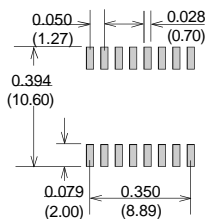

Dual Fibre Channel Transformers for 75 Ohm Coaxial & 150 Ohm STP Cable

Features

- Complies with ANSI X3T9.5, FC-0 over 133, 266 and 531 Mbps data rates for up to 100 meters on coaxial and STP cable
- Fast rise time
- Low profile, light weight SMD packages for pick and place compatibility while providing consistent and reliable coplanarity
- Excellent quality at extremely competitive price due to high volume production
- Manufactured in an ISO-9001:2000, TS-16949:2002 and ISO-14001:2004 certified Talema facility
- fully RoHS compliant and meets lead free reflow level J-STD-020C

Weight: 2.5g

Dual Fibre Channel Transformers

Part Number	OCL (µH Min.)	Turns ratio ±5%	R _{CU} P (mOhms)	C _{WW} (pF Max)	Rise Time (ns Max) 20-80%	L _L sec (µH Max)	V _P (Vrms)
FCJ-7.5	7.5	1 : 1	200	5.0	0.5	0.10	2000
FCJ-15	15	1 : 1	200	5.0	0.8	0.10	2000
FCJ-30	30	1 : 1	200	5.0	1.6	0.10	2000
FCJ-60	60	1 : 1	200	5.5	2.0	0.10	2000

Dimensions & Schematics

Package

Surface coplanarity 0.004 (0.10) maximum

Suggested Pad Layout

Dimensions: Inches (Millimeters)

Tolerance: ±0.010 (0.25) unless specified otherwise

Sales & Marketing, Design and Manufacturing Facilities