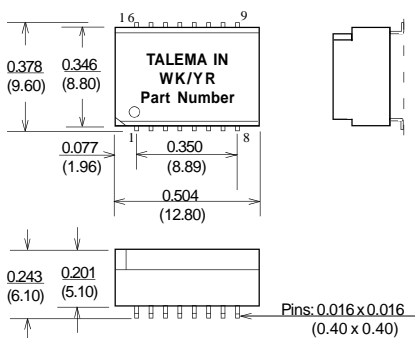

Dual Fibre Channel Transformers for 75 Ohm Coaxial & 150 Ohm STP Cable

Features

- Complies with ANSI X3T9.5, FC-0 over 133, 266 and 531 Mbps data rates for up to 100 meters on coaxial and STP cable
- Fast rise time
- Low profile, light weight SMD packages for pick and place compatibility while providing consistent and reliable coplanarity
- Excellent quality at extremely competitive price due to high volume production
- Manufactured in an ISO-9001:2000, TS-16949:2002 and ISO-14001:2004 certified Talema facility
- fully RoHS compliant and meets lead free reflow level J-STD-020C

Electrical Specifications

Ratings @ 25°C ambient

Minimum Isolation Voltage: 2000Vrms

Operating Temperature Range: 0 to +85°C

Storage Temperature: -25°C to +125°C

Inductance measured at 100kHz, 20mVrms

Standard Packaging: Tape & Reel

Weight: 2.5g

Dual Fibre Channel Transformers

Part Number	OCL (µH Min.)	Turns ratio ±5%	R _{CU} P (mOhms)	C _{WW} (pF Max)	Rise Time (ns Max) 20-80%	L _L sec (µH Max)	V _P (Vrms)
FCJ-7.5	7.5	1 : 1	200	5.0	0.5	0.10	2000
FCJ-15	15	1 : 1	200	5.0	0.8	0.10	2000
FCJ-30	30	1 : 1	200	5.0	1.6	0.10	2000
FCJ-60	60	1 : 1	200	5.5	2.0	0.10	2000

Dimensions & Schematics

Package

Surface coplanarity 0.004 (0.10) maximum

Suggested Pad Layout

Dimensions: Inches (Millimeters)

Tolerance: ±0.010 (0.25) unless specified otherwise

Sales & Marketing, Design and Manufacturing Facilities